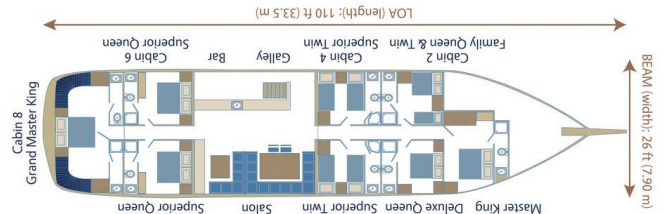

# PARSS

Parss (2002)

**Gulet Parss Parss**, built in **2002** is anchored in the **Bodrum Harbour, Aegean, Turkey**. It has **8 cabins**, can accommodate **17 people** and has **8 toilets**. Bed linen and kitchen equipment are included in the price.

## YACHT SPECIFICATIONS

Yacht Base	Yacht ID	Brands
<b>Bodrum Harbour, Turkey</b>	<b>11463</b>	<b>Custom Made</b>
Yacht name	Production year	Length
<b>Parss</b>	<b>2002</b>	<b>112 ft</b>
Cabins	Berths	
<b>8</b>	<b>17</b>	
WC	Engine	Fuel tank
<b>8</b>	<b>2 x 440 HP</b>	<b>5000 l</b>