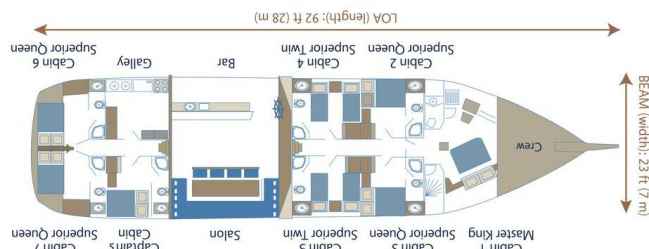

FORTUNA*

Fortuna (1996)

Gulet Fortuna* Fortuna, built in **1996** is anchored in the **Bodrum Harbour, Aegean, Turkey**. It has **7 cabins**, can accommodate **14 people** and has **7 toilets**. Bed linen and kitchen equipment are included in the price.

Fortuna

Production year

1996

Length

92 ft

Cabins

7

Berths