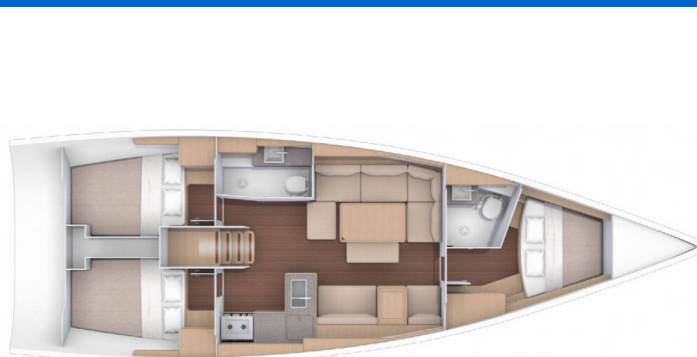

# DUFOUR 412 GL

Rose De Mer (2017)

Sailing yacht Dufour 412 GL Rose De Mer, built in 2017 is anchored in the Toulon, Vieille Darse, Provence-Alpes-Côte d'Azur, France. It has 3 cabins, can accommodate 6 + 2 people and has 2 toilets. Bed linen and kitchen equipment are included in the price.

**Rose De Mer**

Production year

**2017**

Length

**42 ft**

Cabins

**3**

Berths