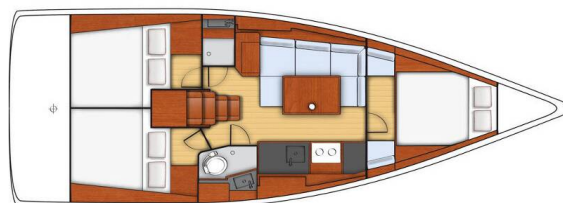

OCEANIS 38

Kos 38.1 (2015)

Sailing yacht Oceanis 38 Kos 38.1, built in 2015 is anchored in the **Lefkas, D-Marin, Ionian Islands, Greece**. It has **3 cabins**, can accommodate **6 + 2 people** and has **1 toilets**. Bed linen and kitchen equipment are included in the price.