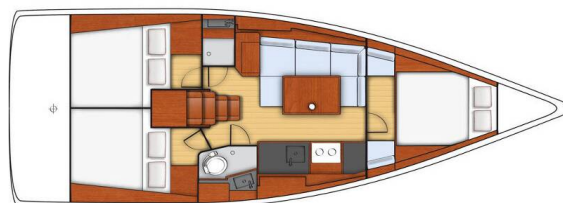

OCEANIS 38

Kos 38.1 (2015)

Sailing yacht Oceanis 38 Kos 38.1, built in 2015 is anchored in the Lefkas, D-Marin, Ionian Islands, Greece. It has 3 cabins, can accommodate 6 + 2 people and has 1 toilets. Bed linen and kitchen equipment are included in the price.