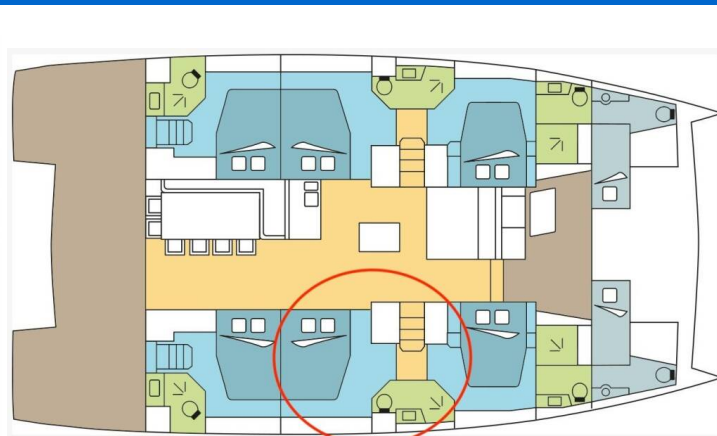

BALI 5.4

ELENWE_DB2 (2020)

Catamaran Bali 5.4 ELENWE_DB2, built in 2020 is anchored in the Nassau, Palm Cay Marina, New Providence, Bahamas. It has 6 + 2 cabins, can accommodate 12 + 2 people and has 6 + 2 toilets. Bed linen and kitchen equipment are included in the price.