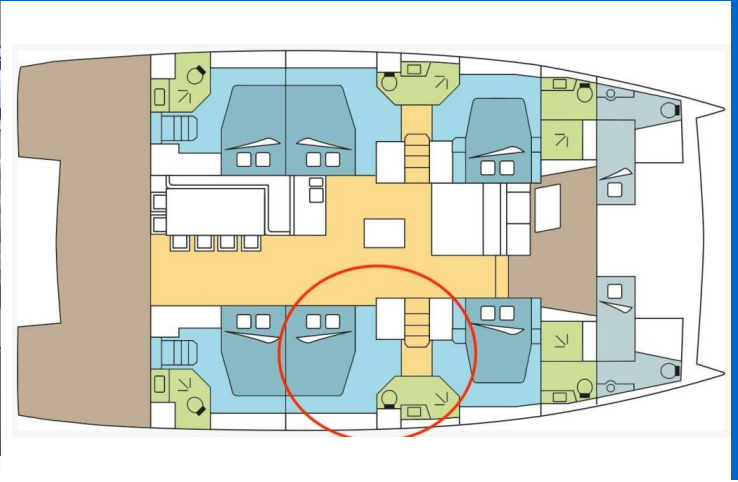

BALI 5.4

ELENWE_DB2 (2020)

Catamaran Bali 5.4 ELENWE_DB2, built in 2020 is anchored in the Nassau, Palm Cay Marina, New Providence, Bahamas. It has 6 + 2 cabins, can accommodate 12 + 2 people and has 6 + 2 toilets. Bed linen and kitchen equipment are included in the price.