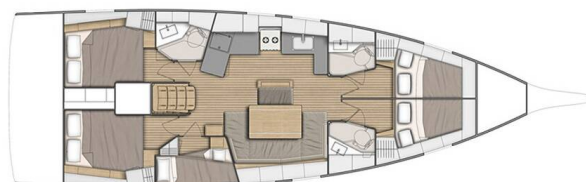

OCEANIS 46.1

Enjoyablue (2020)

Sailing yacht Oceanis 46.1 Enjoyablue, built in 2020 is anchored in the **Preveza, Main Port, Ionian Islands, Greece**. It has **5 cabins**, can accommodate **10 people** and has **3 toilets**. Bed linen and kitchen equipment are included in the price.

YACHT SPECIFICATIONS

Yacht Base

Preveza, Main Port, Greece

Yacht ID

11405

Brands

Beneteau

Yacht name

Enjoyablue

Production year

2020

Length

48 ft

Cabins

5

Berths

10

Max Persons

12

WC

3

Engine

1 x 80 HP

Fuel tank

200 l

WEBSITE

www.plujeme.cz

PHONE

+420 720 755 085

MOBILE

+420 777 170 276

E-MAIL

info@plujeme.cz

PLUJEME RÁDI S.R.O.

Dlouhá 730/35, 11000 Praha 1 – Staré Město, Czech Republic