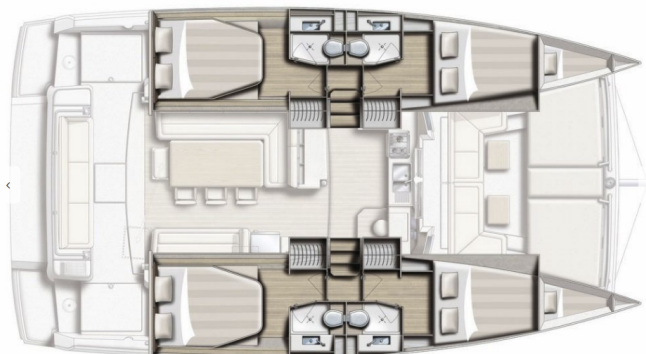

BALI 4.1

Georgia (2019)

Catamaran Bali 4.1 Georgia, built in **2019** is anchored in the **Preveza, Main Port, Ionian Islands, Greece**. It has **4 + 2 cabins**, can accommodate **8 + 2 people** and has **4 toilets**. Bed linen and kitchen equipment are included in the price.

Georgia

Production year

2019

Length

41 ft

Cabins

4 + 2

Berths