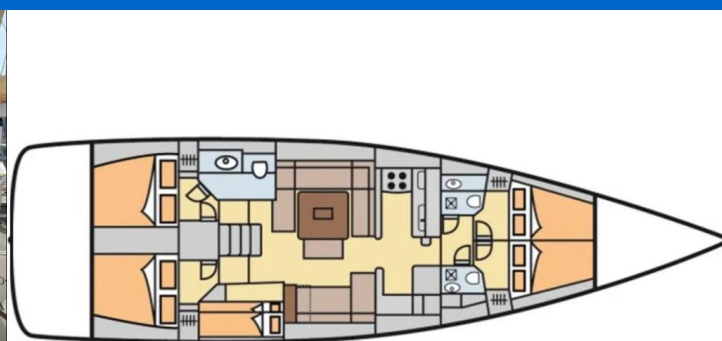

DUFOUR 500 GL

Maestro (2014)

Sailing yacht Dufour 500 GL Maestro, built in 2014 is anchored in the **Fethiye, Mugla, Leb-i Derya Beach, Aegean, Turkey**. It has **5 cabins**, can accommodate **10 people** and has **3 toilets**. Bed linen and kitchen equipment are included in the price.