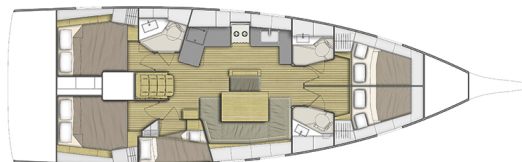

OCEANIS 46.1

Eros (2025)

Sailing yacht Oceanis 46.1 Eros, built in 2025 is anchored in the Lefkas, D-Marin, Ionian Islands, Greece. It has 5 cabins, can accommodate 10 people and has 3 toilets. Bed linen and kitchen equipment are included in the price.

Eros

Production year

2025

Length

48 ft

Cabins

5

Berths