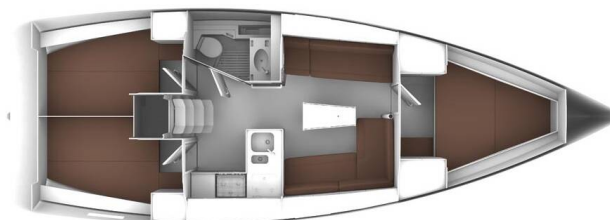

BAVARIA 37

Anemos (2015)

Sailing yacht **Bavaria 37 Anemos**, built in **2015** is anchored in the **Corfu, Gouvia Marina, Ionian Islands, Greece**. It has **3 cabins**, can accommodate **6 people** and has **1 toilets**. Bed linen and kitchen equipment are included in the price.