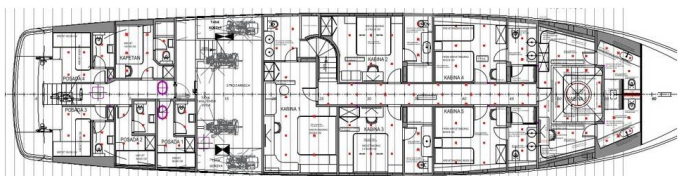

LOVE STORY

Love Story (2021)

Luxury Charter Love Story Love Story, built in 2021 is anchored in the **Split, West Coast (Zapadna obala), Split region, Croatia**. It has **6 cabins**, can accommodate **12 people** and has **6 toilets**. Bed linen and kitchen equipment are included in the price.

YACHT SPECIFICATIONS

Yacht Base

Split, West Coast (Zapadna obala), Croatia

Yacht ID

11385

Brands

Custom Made

Yacht name

Love Story

Production year

2021

Length

144 ft

Cabins

6

Berths