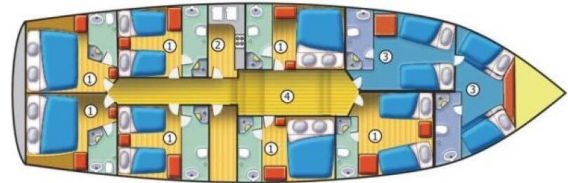

# FORTUNA

Fortuna (1994)

**Gulet Fortuna Fortuna**, built in **1994** is anchored in the **Marina Kastela, Split region, Croatia**. It has **6 cabins**, can accommodate **12 people** and has **6 toilets**. Bed linen and kitchen equipment are included in the price.

**Fortuna**

Production year

**1994**

Length

**108 ft**

Cabins

**6**

Berths