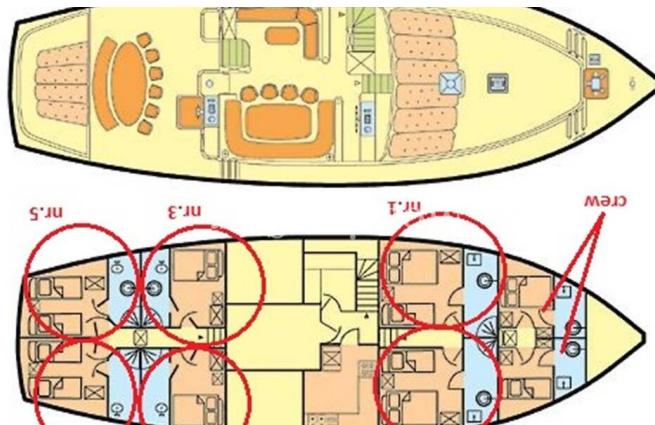

# M/S MORNING STAR

Morning Star (2008)

Gulet M/S Morning Star Morning Star, built in 2008 is anchored in the **Split, West Coast (Zapadna obala), Split region, Croatia**. It has **6 cabins**, can accommodate **12 people** and has **6 toilets**. Bed linen and kitchen equipment are included in the price.

## YACHT SPECIFICATIONS

Yacht Base

**Split, West Coast (Zapadna obala), Croatia**

Yacht ID

**11377**

Brands

**Custom Made**

Yacht name