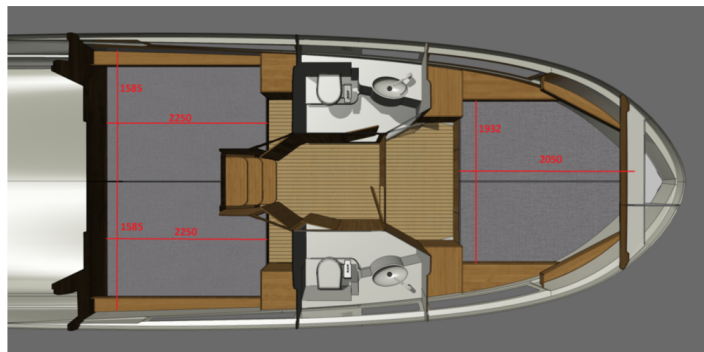

PLATINUM 989

Sabina (2018)

Motor yacht **Platinum 989 Sabina**, built in **2018** is anchored in the **Kukljica, Ugljan, Zadar region, Croatia**. It has **3 cabins**, can accommodate **6 + 1 people** and has **2 toilets**. Bed linen and kitchen equipment are included in the price.

Sabina

Production year

2018

Length

35 ft

Cabins

3

Berths