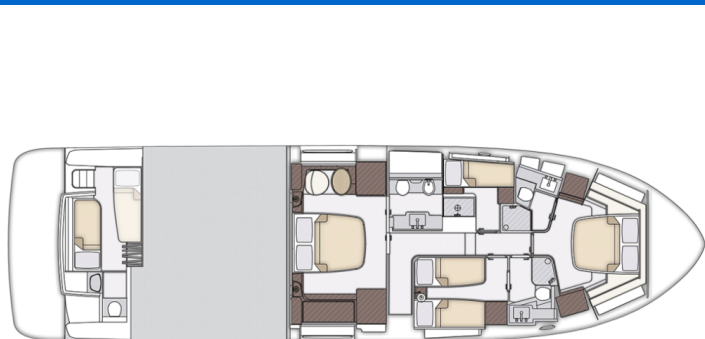

AZIMUT MAGELLANO 66

Ava 2 (2024)

Motor yacht Azimut Magellano 66 Ava 2, built in 2024 is anchored in the **Marina Lav - Podstrana, Split region, Croatia**. It has **4 + 1 cabins**, can accommodate **8 + 2 people** and has **3 + 1 toilets**. Bed linen and kitchen equipment are included in the price.