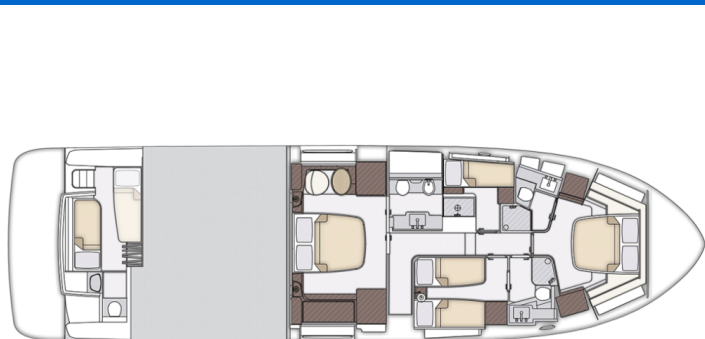

# AZIMUT MAGELLANO 66

Ava 2 (2024)

Motor yacht Azimut Magellano 66 Ava 2, built in 2024 is anchored in the **Trogir, Yachtclub Seget (Marina Baotic), Split region, Croatia**. It has **4 + 1 cabins**, can accommodate **8 + 2 people** and has **3 + 1 toilets**. Bed linen and kitchen equipment are included in the price.