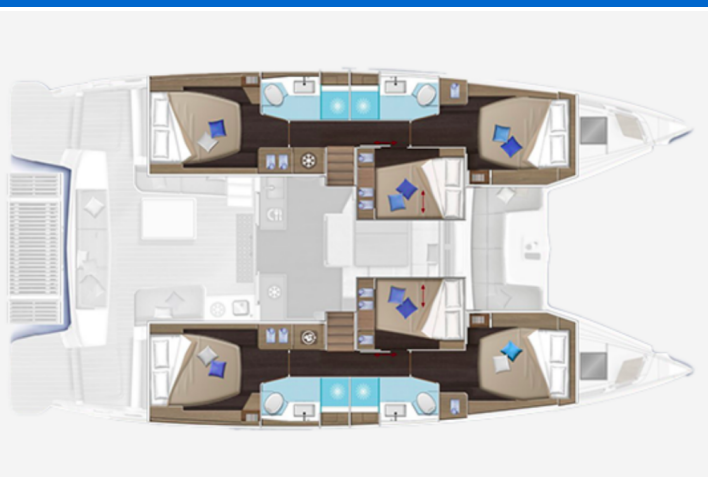

LAGOON 51

Joyous 2 (2025)

Catamaran Lagoon 51 Joyous 2, built in 2025 is anchored in the **Phuket, Yacht Haven Marina, Phuket, Thailand**. It has **6 + 1 cabins**, can accommodate **12 + 1 people** and has **4 + 1 toilets**. Bed linen and kitchen equipment are included in the price.

Joyous 2

Production year

2025

Length

50 ft

Cabins

6 + 1

Berths