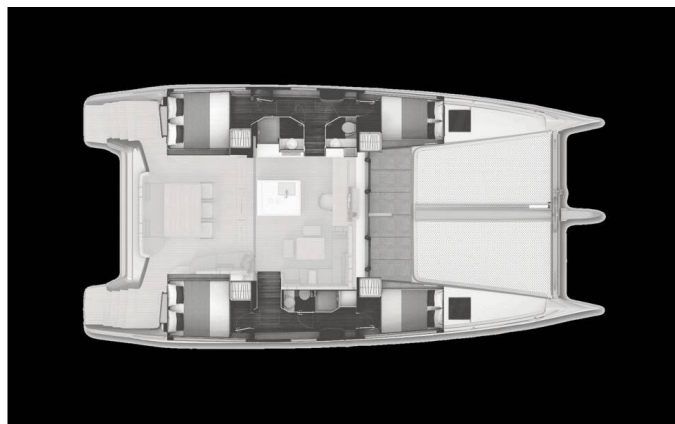

OUTREMER 55

Izenah 5 (2024)

Catamaran **Outremer 55 Izenah 5**, built in **2024** is anchored in the **Port de la Grande-Motte, Occitanie, France**. It has **4 cabins**, can accommodate **8 people** and has **3 toilets**. Bed linen and kitchen equipment are included in the price.

Izenah 5

Production year

2024

Length

55 ft

Cabins

4

Berths

8

Max Persons

7

WC

3

Engine

2 x 60 HP

Fuel tank