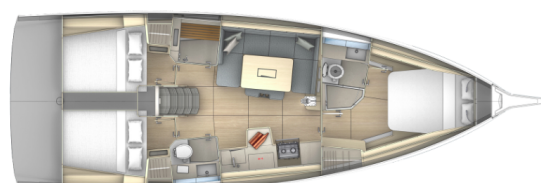

DUFOUR 41

Galène (2025)

Sailing yacht Dufour 41 Galène, built in 2025 is anchored in the Cote D'Azur, Marseille Marina Vieux Port, Provence-Alpes-Côte d'Azur, France. It has **3 cabins**, can accommodate **6 + 2 people** and has **2 toilets**. Bed linen and kitchen equipment are included in the price.

YACHT SPECIFICATIONS

Yacht Base

Cote D'Azur, Marseille Marina Vieux Port, France

Yacht ID

11328

Brands

Dufour

Yacht name

Galène

Production year

2025

Length

42 ft

Cabins

3

Berths

6 + 2

Max Persons

8

WC

2

Engine

1 x 50 HP

Fuel tank

250 l