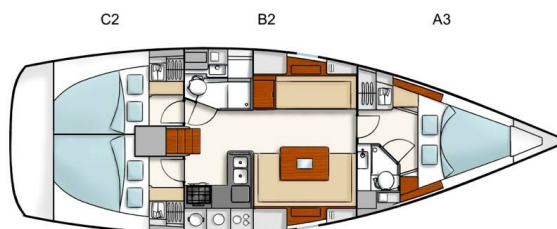

HANSE 400E

Heidi (2007)

Sailing yacht Hanse 400e Heidi, built in 2007 is anchored in the Kalev Yacht Club - Pirita Marina, Harju County, Estonia. It has **3 cabins**, can accommodate **6 + 1 people** and has **1 toilets**. Bed linen and kitchen equipment are included in the price.

YACHT SPECIFICATIONS

Yacht Base

**Kalev Yacht Club - Pirita Marina,
Estonia**

Yacht ID

11319

Brands

Hanse Yachts

Yacht name

Heidi

Production year

2007

Length

40 ft

Cabins

3

Berths

6 + 1

WC

1

Engine

1 x 40 HP

Fuel tank

140 l

WEBSITE

www.plujeme.cz

PHONE

+420 720 755 085

MOBILE

+420 777 170 276

E-MAIL

info@plujeme.cz

PLUJEME RÁDI S.R.O.

Dlouhá 730/35, 11000 Praha 1 - Staré Město, Czech Republic