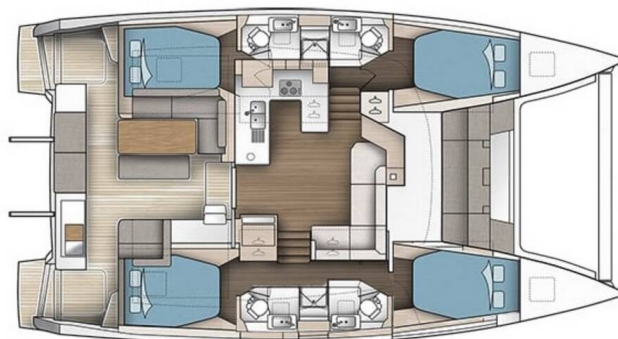

# FOUNTAIN PAJOT ASTREA 42

Rossa (2025)

Catamaran Fountaine Pajot Astrea 42 Rossa, built in 2025 is anchored in the **Palermo, Marina di La Cala, Sicily, Italy**. It has **4 + 1 cabins**, can accommodate **8 people** and has **4 toilets**. Bed linen and kitchen equipment are included in the price.

**Rossa**

Production year

**2025**

Length

**41 ft**

Cabins

**4 + 1**

Berths