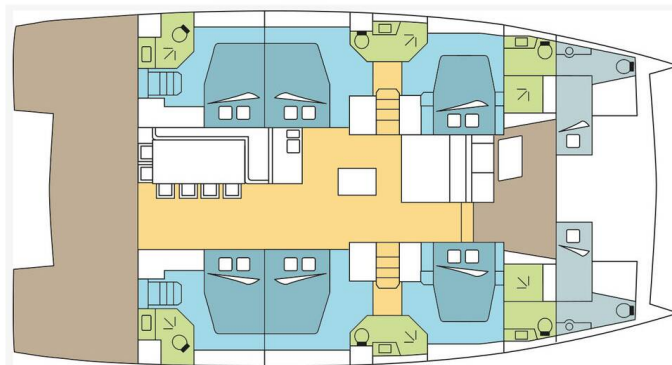

# BALI 5.4

DREAM TAHAA (2024)

Catamaran Bali 5.4 DREAM TAHAA, built in 2024 is anchored in the **Polynesia, Raiatea, French Polynesia, French Polynesia**. It has **6 + 2 cabins**, can accommodate **12 + 2 people** and has **6 + 2 toilets**. Bed linen and kitchen equipment are included in the price.