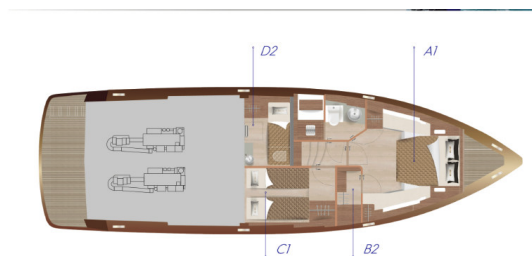

# FJORD 53 XL

Alb 2 (2024)

Motor yacht Fjord 53 XL Alb 2, built in 2024 is anchored in the Marina Lav - Podstrana, Split region, Croatia. It has 3 cabins, can accommodate 4 people and has 1 toilets. Bed linen and kitchen equipment are included in the price.