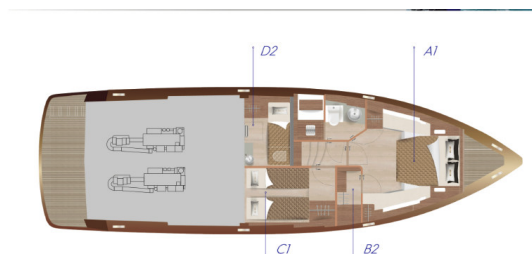

FJORD 53 XL

Alb 2 (2024)

Motor yacht Fjord 53 XL Alb 2, built in 2024 is anchored in the Marina Lav - Podstrana, Split region, Croatia. It has 3 cabins, can accommodate 4 people and has 1 toilets. Bed linen and kitchen equipment are included in the price.