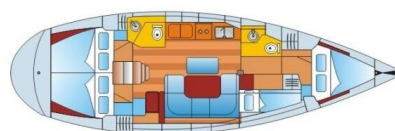

BAVARIA 42

Jimminy Grille (2001)

Sailing yacht **Bavaria 42 Jimminy Grille**, built in **2001** is anchored in the **Fethiye, Ece Saray Marina Resort, Aegean, Turkey**. It has **4 cabins**, can accommodate **8 people** and has **2 toilets**. Bed linen and kitchen equipment are included in the price.