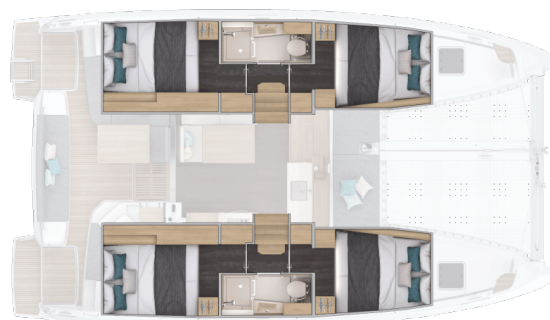

# LAGOON 38

Gaia di Mare (2026)

Catamaran Lagoon 38 Gaia di Mare, built in 2026 is anchored in the Pula, ACI Marina Pomer, Istra, Croatia. It has 4 + 2 cabins, can accommodate 8 + 2 people and has 2 toilets. Bed linen and kitchen equipment are included in the price.

**Gaia di Mare**

Production year

**2026**

Length

**43 ft**

Cabins

**4 + 2**

Berths