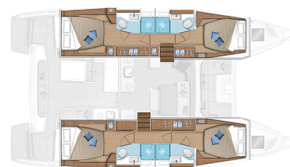

LAGOON 46

My Star (2022)

Catamaran Lagoon 46 My Star, built in 2022 is anchored in the **Kos, Kos Marina, Dodecanese, Greece**. It has **4 cabins**, can accommodate **8 people** and has **4 toilets**. Bed linen and kitchen equipment are included in the price.

My Star

Production year

2022

Length

46 ft

Cabins

4

Berths