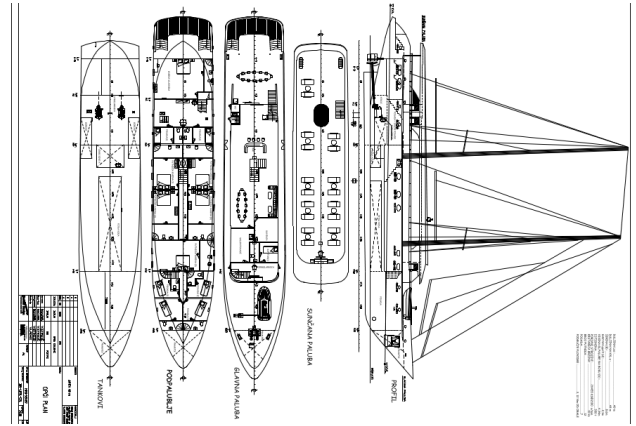

ANIMA MARIS

Anima Maris (2021)

Luxury Charter Anima Maris Anima Maris, built in 2021 is anchored in the **Split Harbour, Split region, Croatia**. It has **6 cabins**, can accommodate **12 people** and has **6 toilets**. Bed linen and kitchen equipment are included in the price.

YACHT SPECIFICATIONS

Yacht Base

Split Harbour, Croatia

Yacht ID

11272

Brands

Custom Made

Yacht name

Anima Maris

Production year

2021

Length

161 ft

Cabins

6

Berths

12

WC

6

Engine

2 x 500 HP

Fuel tank

16000 l

WEBSITE