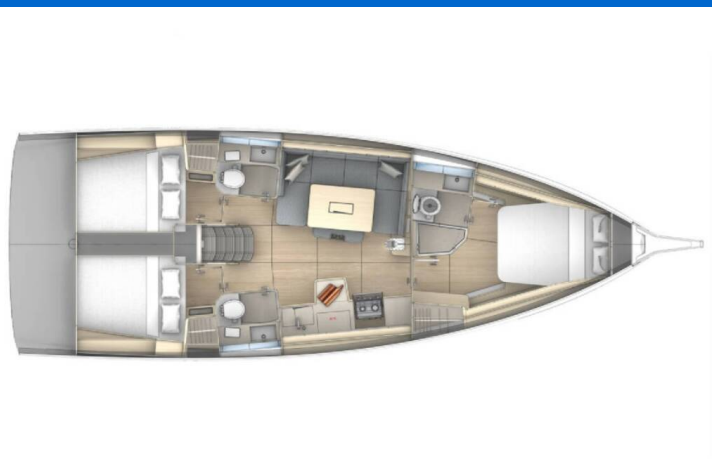

DUFOUR 41

Ismini (2025)

Sailing yacht Dufour 41 Ismini, built in 2025 is anchored in the Kos, Kos Marina, Dodecanese, Greece. It has 3 cabins, can accommodate 6 + 2 people and has 3 toilets. Bed linen and kitchen equipment are included in the price.

Ismini

Production year

2025

Length

42 ft

Cabins

3

Berths