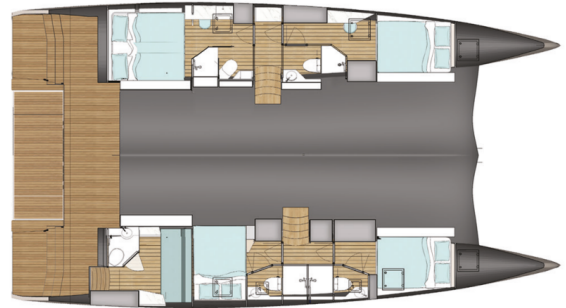

WAVE 50

Wave (2021)

Catamaran Wave 50 Wave, built in **2021** is anchored in the **Olbia, Marina di Cugnana, Sardinia, Italy**. It has **4 + 1 cabins**, can accommodate **8 + 2 + 2 people** and has **4 + 1 toilets**. Bed linen and kitchen equipment are included in the price.