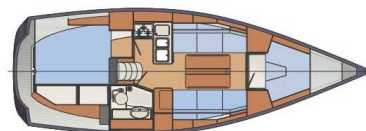

# DELPHIA 31

Last Minute (2012)

Sailing yacht **Delphia 31 Last Minute**, built in **2012** is anchored in the **Sol Marina, Wislinka, Gdansk, Pomeranian, Poland**. It has **2 cabins**, can accommodate **4 + 2 people** and has **1 toilets**. Bed linen and kitchen equipment are included in the price.

**Last Minute**

Production year

**2012**

Length

**32 ft**

Cabins

**2**

Berths