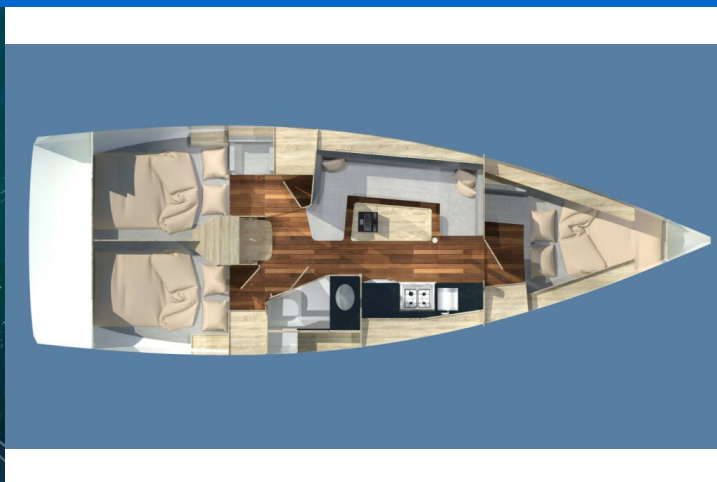

# SCANDINAVIA 35

Fino (2024)

Sailing yacht **Scandinavia 35 Fino**, built in **2024** is anchored in the **Sol Marina, Wislinka, Gdansk, Pomeranian, Poland**. It has **3 cabins**, can accommodate **6 + 2 people** and has **1 toilets**. Bed linen and kitchen equipment are included in the price.

**Fino**

Production year

**2024**

Length

**35 ft**

Cabins

**3**

Berths