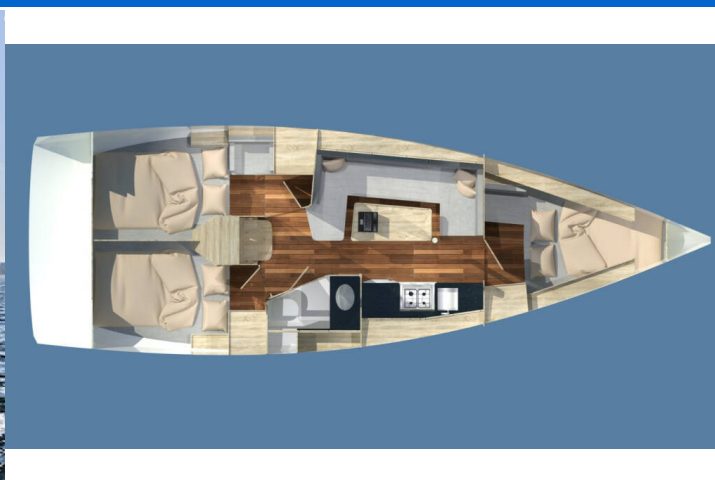

# SCANDINAVIA 35

Felo (2024)

Sailing yacht **Scandinavia 35 Felo**, built in **2024** is anchored in the **Sol Marina, Wislinka, Gdansk, Pomeranian, Poland**. It has **3 cabins**, can accommodate **6 + 2 people** and has **1 toilets**. Bed linen and kitchen equipment are included in the price.

**Felo**

Production year

**2024**

Length

**35 ft**

Cabins

**3**

Berths