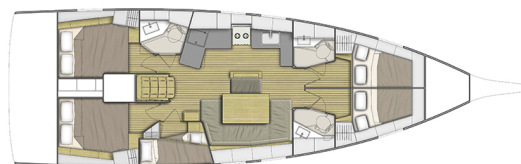

# OCEANIS 46.1

Princess Mia (2020)

Sailing yacht Oceanis 46.1 Princess Mia, built in 2020 is anchored in the **ACI Marina Split, Split region, Croatia**. It has **5 cabins**, can accommodate **10 + 2 people** and has **3 toilets**. Bed linen and kitchen equipment are included in the price.

**Princess Mia**

Production year

**2020**

Length

**48 ft**

Cabins

**5**

Berths