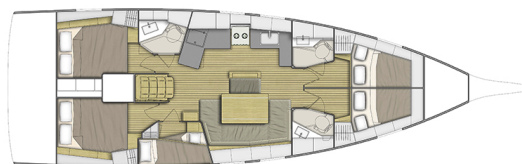

OCEANIS 46.1

Bumblebee (2024)

Sailing yacht Oceanis 46.1 Bumblebee, built in 2024 is anchored in the **ACI Marina Split, Split region, Croatia**. It has **5 cabins**, can accommodate **10 + 2 people** and has **3 toilets**. Bed linen and kitchen equipment are included in the price.

Bumblebee

Production year

2024

Length

48 ft

Cabins

5

Berths