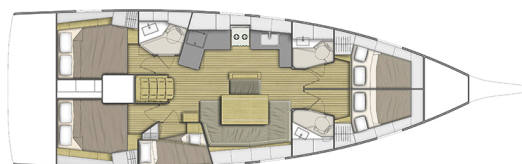

OCEANIS 46.1

Blue sky (2024)

Sailing yacht Oceanis 46.1 Blue sky, built in 2024 is anchored in the Dubrovnik, Komolac, ACI Marina Dubrovnik, Dubrovnik region, Croatia. It has 5 cabins, can accommodate 10 + 2 people and has 3 toilets. Bed linen and kitchen equipment are included in the price.

YACHT SPECIFICATIONS

Yacht Base

**Dubrovnik, Komolac, ACI Marina
Dubrovnik, Croatia**

Yacht ID

11238

Brands

Beneteau

Yacht name

Blue sky

Production year

2024

Length

48 ft

Cabins

5

Berths

10 + 2

Max Persons

12

WC

3

Engine

1 x 57 HP

Fuel tank

200 l