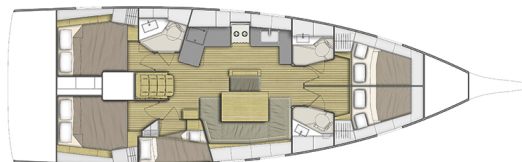

OCEANIS 46.1

Ariel (2024)

Sailing yacht Oceanis 46.1 Ariel, built in 2024 is anchored in the Pula, ACI Marina Pomer, Istra, Croatia. It has 5 cabins, can accommodate 10 + 2 people and has 3 toilets. Bed linen and kitchen equipment are included in the price.