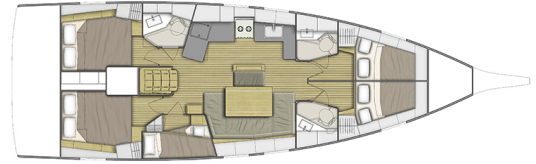

OCEANIS 46.1

Ariel (2024)

Sailing yacht Oceanis 46.1 Ariel, built in 2024 is anchored in the Pula, ACI Marina Pomer, Istra, Croatia. It has 5 cabins, can accommodate 10 + 2 people and has 3 toilets. Bed linen and kitchen equipment are included in the price.