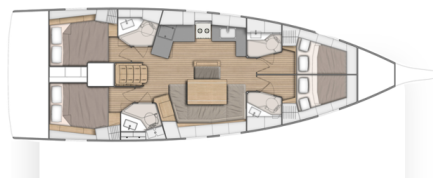

OCEANIS 46.1

Nemo (2024)

Sailing yacht **Oceanis 46.1 Nemo**, built in **2024** is anchored in the **Pula, ACI Marina Pomer, Istra, Croatia**. It has **4 cabins**, can accommodate **8 + 2 people** and has **4 toilets**. Bed linen and kitchen equipment are included in the price.