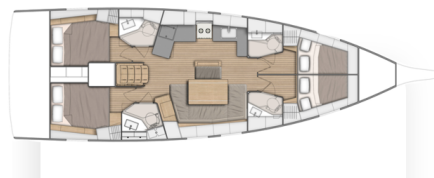

OCEANIS 46.1

Nemo (2024)

Sailing yacht **Oceanis 46.1 Nemo**, built in **2024** is anchored in the **Pula, ACI Marina Pomer, Istra, Croatia**. It has **4 cabins**, can accommodate **8 + 2 people** and has **4 toilets**. Bed linen and kitchen equipment are included in the price.