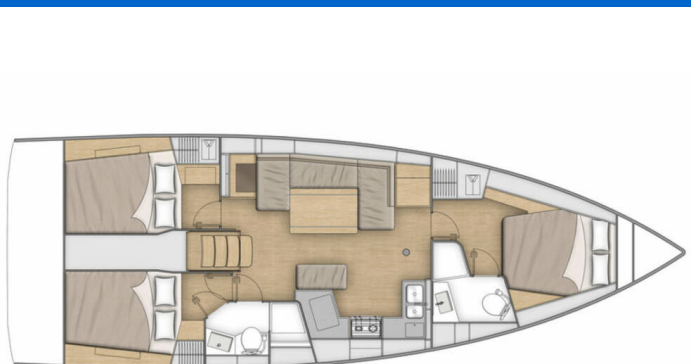

# OCEANIS 40.1

Keiki (2021)

Sailing yacht Oceanis 40.1 Keiki, built in 2021 is anchored in the Pula, ACI Marina Pomer, Istra, Croatia. It has 3 cabins, can accommodate 6 + 2 people and has 2 toilets. Bed linen and kitchen equipment are included in the price.

**Keiki**

Production year

**2021**

Length

**42 ft**

Cabins

**3**

Berths