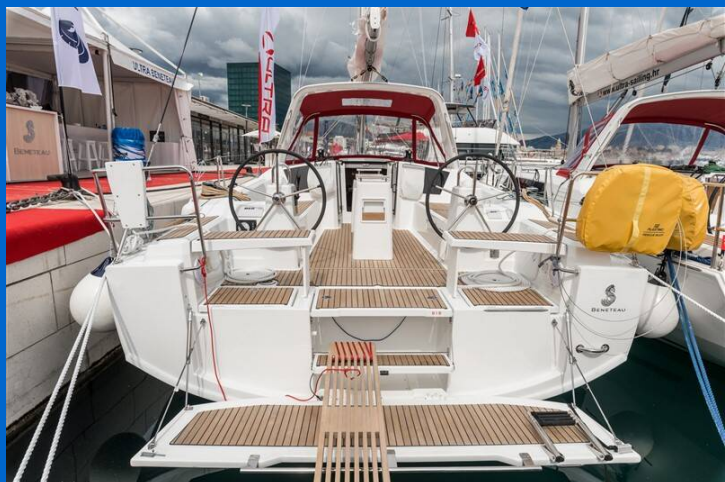

OCEANIS 38.1

Majano (2019)

Sailing yacht Oceanis 38.1 Majano, built in 2019 is anchored in the ACI Marina Split, Split region, Croatia. It has 3 cabins, can accommodate 6 + 2 people and has 2 toilets. Bed linen and kitchen equipment are included in the price.

YACHT SPECIFICATIONS

Yacht Base

ACI Marina Split, Croatia

Yacht ID

11213

Brands

Beneteau

Yacht name