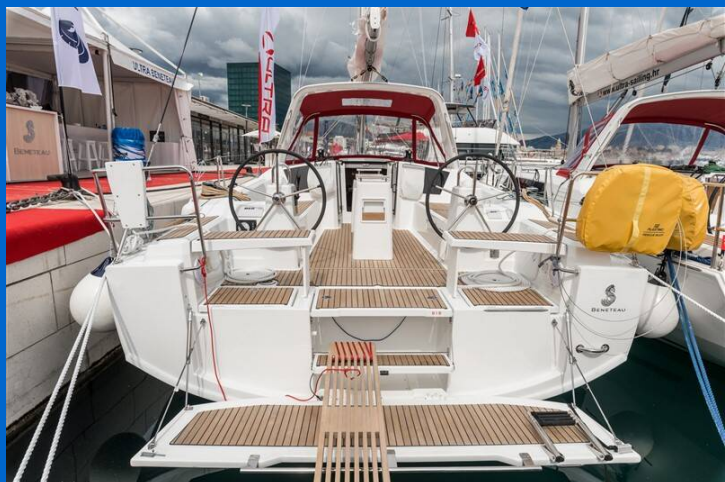

OCEANIS 38.1

Majano (2019)

Sailing yacht **Oceanis 38.1 Majano**, built in **2019** is anchored in the **ACI Marina Split, Split region, Croatia**. It has **3 cabins**, can accommodate **6 + 2 people** and has **2 toilets**. Bed linen and kitchen equipment are included in the price.

YACHT SPECIFICATIONS

Yacht Base

ACI Marina Split, Croatia

Yacht ID

11213

Brands

Beneteau

Yacht name