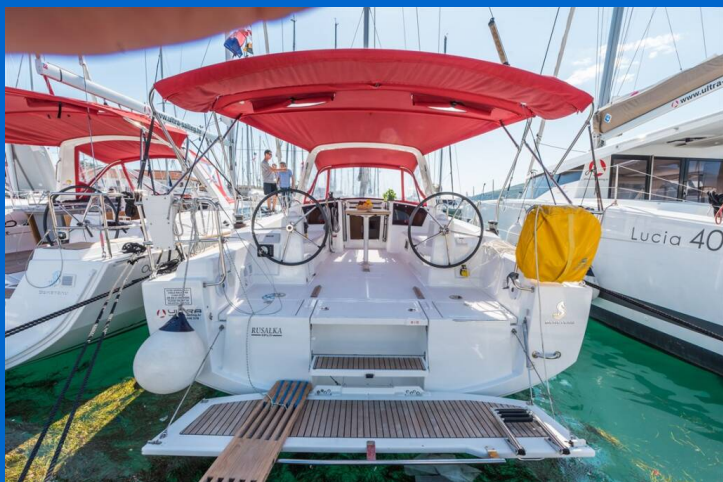

OCEANIS 38

Rusalka (2016)

Sailing yacht Oceanis 38 Rusalka, built in 2016 is anchored in the Pula, ACI Marina Pomer, Istra, Croatia. It has 3 cabins, can accommodate 6 + 2 people and has 2 toilets. Bed linen and kitchen equipment are included in the price.