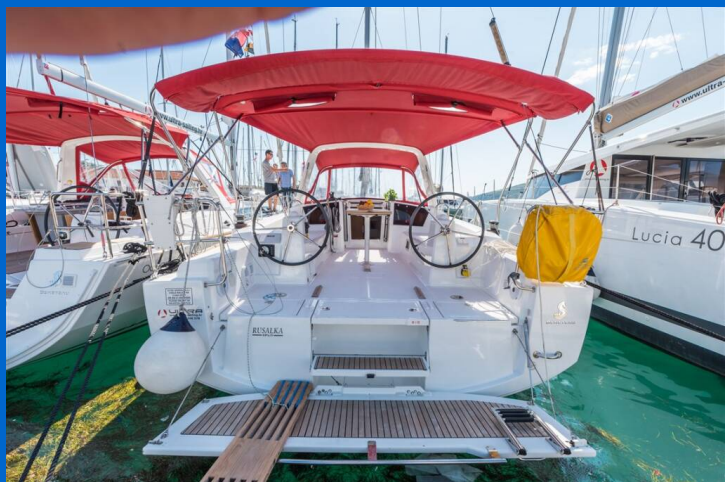

OCEANIS 38

Rusalka (2016)

Sailing yacht Oceanis 38 Rusalka, built in 2016 is anchored in the Pula, ACI Marina Pomer, Istra, Croatia. It has 3 cabins, can accommodate 6 + 2 people and has 2 toilets. Bed linen and kitchen equipment are included in the price.