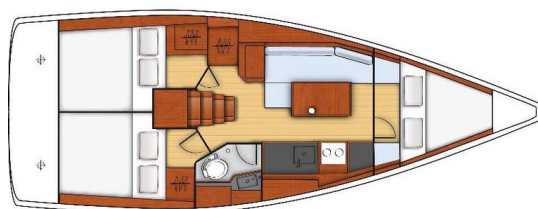

OCEANIS 35

Gala (2016)

Sailing yacht **Oceanis 35 Gala**, built in **2016** is anchored in the **ACI Marina Split, Split region, Croatia**. It has **3 cabins**, can accommodate **6 + 2 people** and has **1 toilets**. Bed linen and kitchen equipment are included in the price.

Gala

Production year

2016

Length

34 ft

Cabins

3

Berths