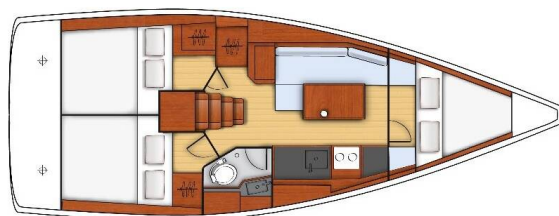

# OCEANIS 35

Dalmar (2016)

Sailing yacht Oceanis 35 Dalmar, built in 2016 is anchored in the Pula, ACI Marina Pomer, Istra, Croatia. It has 3 cabins, can accommodate 6 + 2 people and has 1 toilets. Bed linen and kitchen equipment are included in the price.

**Dalmar**

Production year

**2016**

Length

**34 ft**

Cabins

**3**

Berths