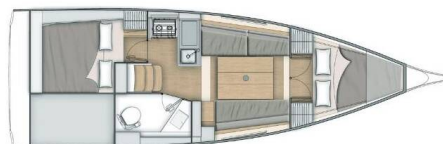

OCEANIS 30.1

Yoda (2020)

Sailing yacht Oceanis 30.1 Yoda, built in 2020 is anchored in the Pula, ACI Marina Pomer, Istra, Croatia. It has 2 cabins, can accommodate 4 + 2 people and has 1 toilets. Bed linen and kitchen equipment are included in the price.