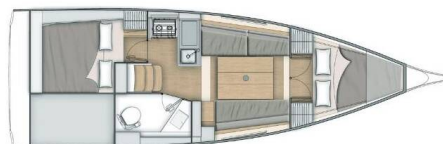

OCEANIS 30.1

Mobula Zero (2020)

Sailing yacht Oceanis 30.1 Mobula Zero, built in 2020 is anchored in the **ACI Marina Split, Split region, Croatia**. It has **2 cabins**, can accommodate **4 + 2 people** and has **1 toilets**. Bed linen and kitchen equipment are included in the price.

Mobula Zero

Production year

2020

Length

31 ft

Cabins

2

Berths