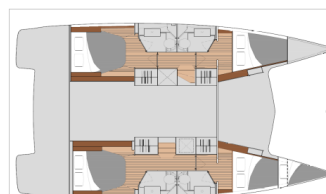

FOUNTAIN PAJOT ISLA 40

Sailor Venus (2022)

Catamaran Fountaine Pajot Isla 40 Sailor Venus, built in 2022 is anchored in the Dubrovnik, Komolac, ACI Marina Dubrovnik, Dubrovnik region, Croatia. It has 4 + 1 cabins, can accommodate 8 + 1 people and has 4 toilets. Bed linen and kitchen equipment are included in the price.

YACHT SPECIFICATIONS

Yacht Base

**Dubrovnik, Komolac, ACI Marina
Dubrovnik, Croatia**

Yacht ID

11196

Brands

Fountaine Pajot

Yacht name

Sailor Venus

Production year

2022

Length

39 ft

Cabins

4 + 1

Berths

8 + 1

Max Persons

8

WC

4

Engine

2 x 30 HP

Fuel tank

470 l