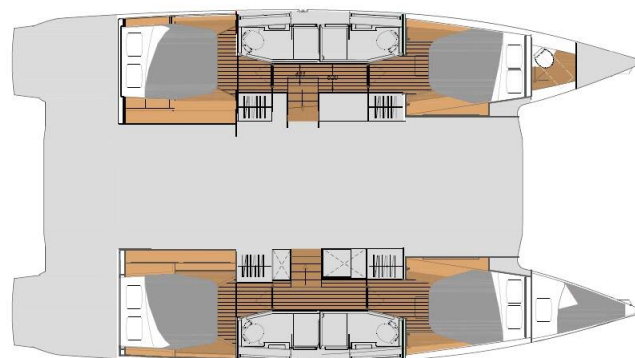

FOUNTAINÉ PAJOT ELBA 45

Summer Flow (2023)

Catamaran Fountaine Pajot Elba 45 Summer Flow, built in 2023 is anchored in the Trogir, Yachtclub Seget (Marina Baotić), Split region, Croatia. It has 4 + 1 cabins, can accommodate 8 + 2 + 1 people and has 4 + 1 toilets. Bed linen and kitchen equipment are included in the price.

Summer Flow

Production year

2023

Length

44 ft

Cabins

4 + 1

Berths