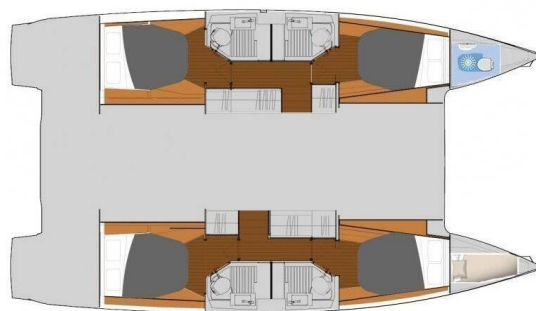

FOUNTAIN PAJOT ASTREA 42

Crazy Diamond (2023)

Catamaran Fountaine Pajot Astrea 42 Crazy Diamond, built in 2023 is anchored in the Trogir, Yachtclub Seget (Marina Baotic), Split region, Croatia. It has 4 + 1 cabins, can accommodate 8 + 2 + 1 people and has 4 toilets. Bed linen and kitchen equipment are included in the price.

YACHT SPECIFICATIONS

Yacht Base

Trogir, Yachtclub Seget (Marina Baotic), Croatia

Yacht ID

11186

Brands

Fountaine Pajot

Yacht name

Crazy Diamond

Production year

2023

Length

41 ft

Cabins

4 + 1

Berths

8 + 2 + 1

WC

4

Engine

2 x 40 HP

Fuel tank

470 l

WEBSITE

www.plujeme.cz

PHONE

+420 720 755 085

MOBILE

+420 777 170 276

E-MAIL

info@plujeme.cz

PLUJEME RÁDI S.R.O.

Dlouhá 730/35, 11000 Praha 1 – Staré Město, Czech Republic