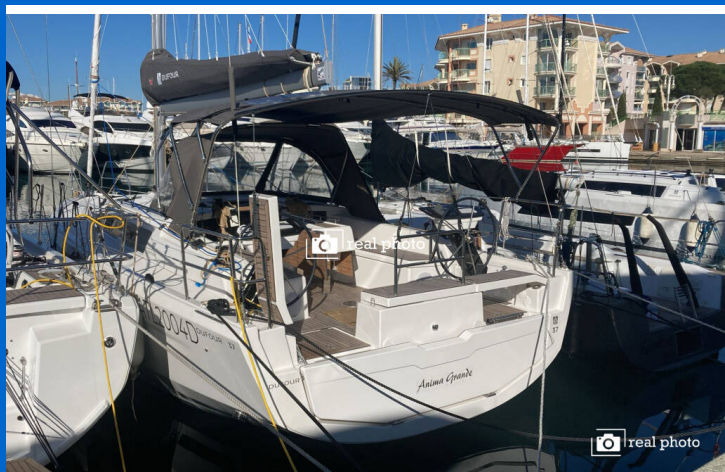

DUFOUR 37

Anima Grande (2025)

Sailing yacht Dufour 37 Anima Grande, built in 2025 is anchored in the **Castellammare, Marina di Stabia, Campania, Italy**. It has **3 cabins**, can accommodate **6 people** and has **1 toilets**. Bed linen and kitchen equipment are included in the price.

YACHT SPECIFICATIONS

Yacht Base

Castellammare, Marina di Stabia, Italy

Yacht ID

11172

Brands

Dufour

Yacht name

Anima Grande

Production year

2025

Length

35 ft

Cabins

3

Berths