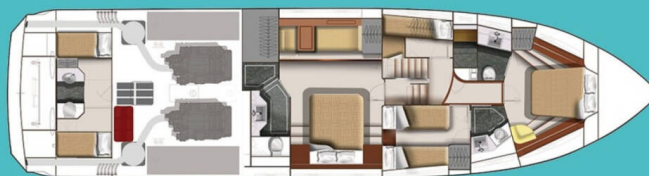

GALEON 640

Bella Zio (2008)

Motor yacht Galeon 640 Bella Zio, built in 2008 is anchored in the ACI Marina Split, Split region, Croatia. It has 4 + 1 cabins, can accommodate 8 + 2 people and has 3 + 1 toilets. Bed linen and kitchen equipment are included in the price.

Bella Zio

Production year

2008

Length

68 ft

Cabins

4 + 1

Berths