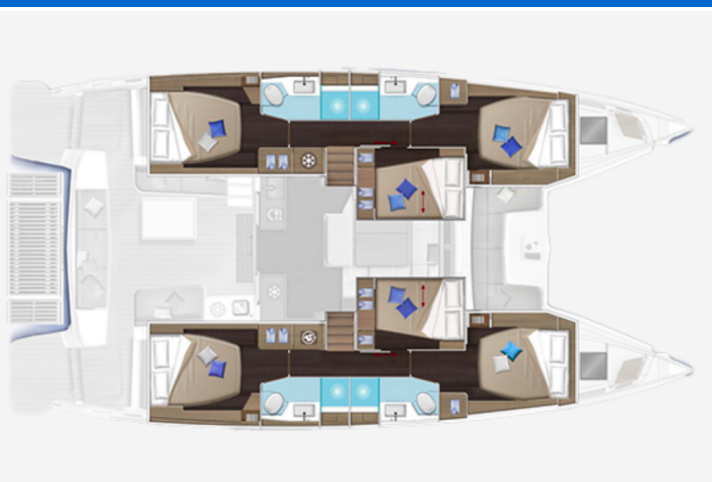

LAGOON 51

Athena Blu (2025)

Catamaran Lagoon 51 Athena Blu, built in 2025 is anchored in the Preveza Marina, Ionian Islands, Greece. It has 6 cabins, can accommodate 10 people and has 4 toilets. Bed linen and kitchen equipment are included in the price.

Athena Blu

Production year

2025

Length

50 ft

Cabins

6

Berths