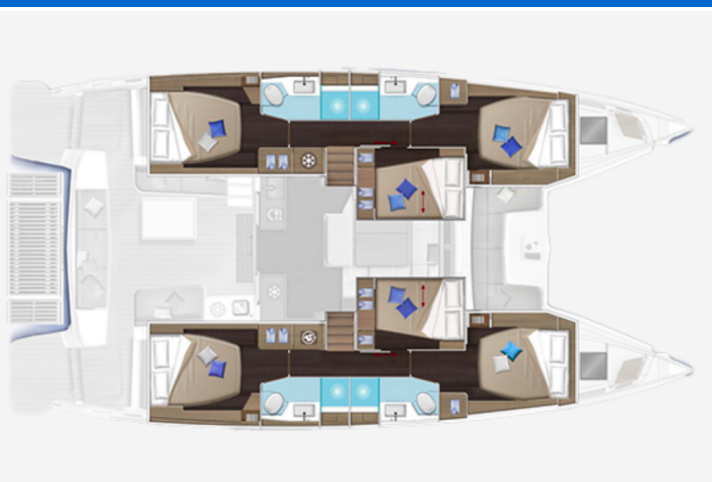

# LAGOON 51

Athena Blu (2025)

Catamaran Lagoon 51 Athena Blu, built in 2025 is anchored in the Preveza Marina, Ionian Islands, Greece. It has 6 cabins, can accommodate 10 people and has 4 toilets. Bed linen and kitchen equipment are included in the price.

**Athena Blu**

Production year

**2025**

Length

**50 ft**

Cabins

**6**

Berths