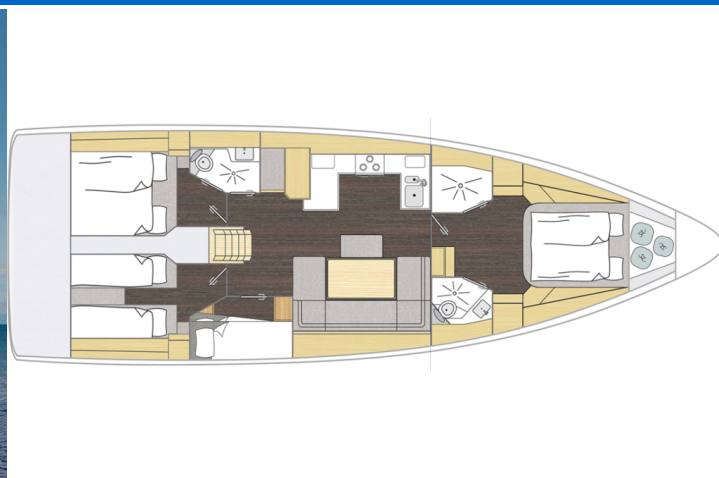

# BAVARIA C46

Ostwind III (2025)

Sailing yacht **Bavaria C46 Ostwind III**, built in **2025** is anchored in the **Mallorca, Cala D`or, Balearic Islands, Spain**. It has **4 cabins**, can accommodate **8 + 2 people** and has **2 toilets**. Bed linen and kitchen equipment are included in the price.

**Ostwind III**

Production year

**2025**

Length

**48 ft**

Cabins

**4**

Berths