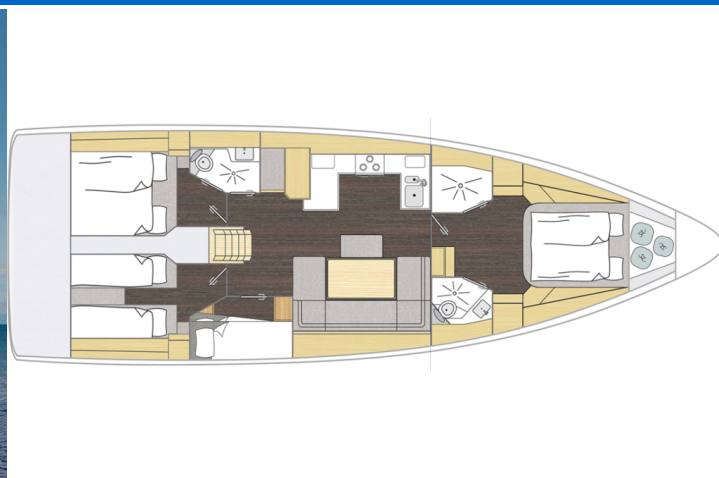

BAVARIA C46

Ostwind III (2025)

Sailing yacht **Bavaria C46 Ostwind III**, built in **2025** is anchored in the **Mallorca, Cala D`or, Balearic Islands, Spain**. It has **4 cabins**, can accommodate **8 + 2 people** and has **2 toilets**. Bed linen and kitchen equipment are included in the price.

Ostwind III

Production year

2025

Length

48 ft

Cabins

4

Berths